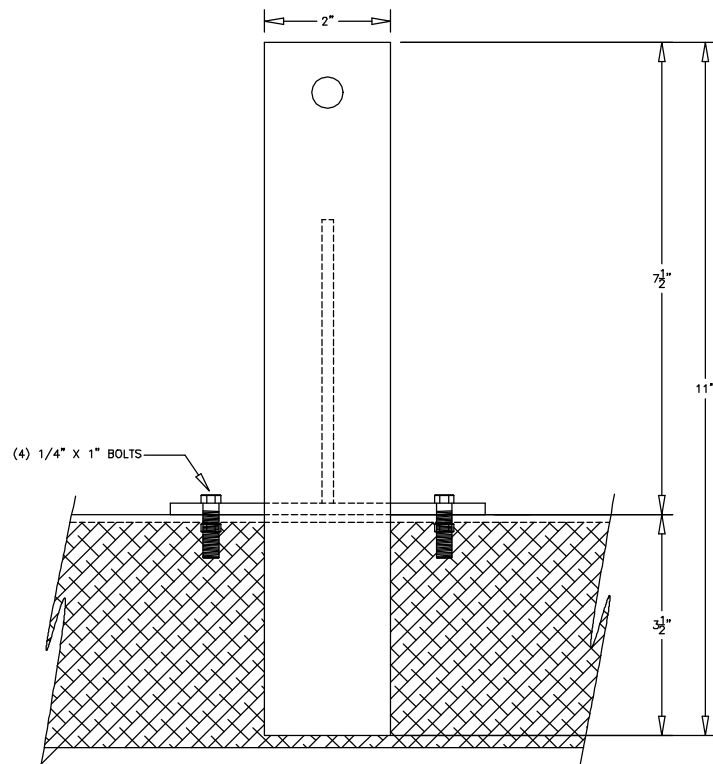

# HI LIFT JACK MOUNTS

ALL MATERIAL IS 3/16" STEEL  
(2-THUS)

TOP VIEW

FRONT VIEW

SIDE VIEW