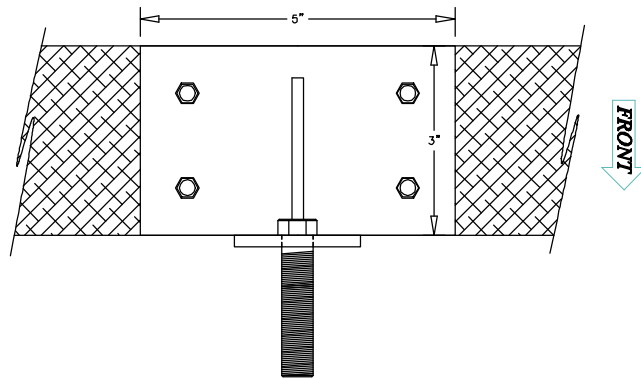

# HI LIFT JACK MOUNTS

ALL MATERIAL IS 3/16" STEEL  
(2-THUS)

TOP VIEW

FRONT VIEW

SIDE VIEW